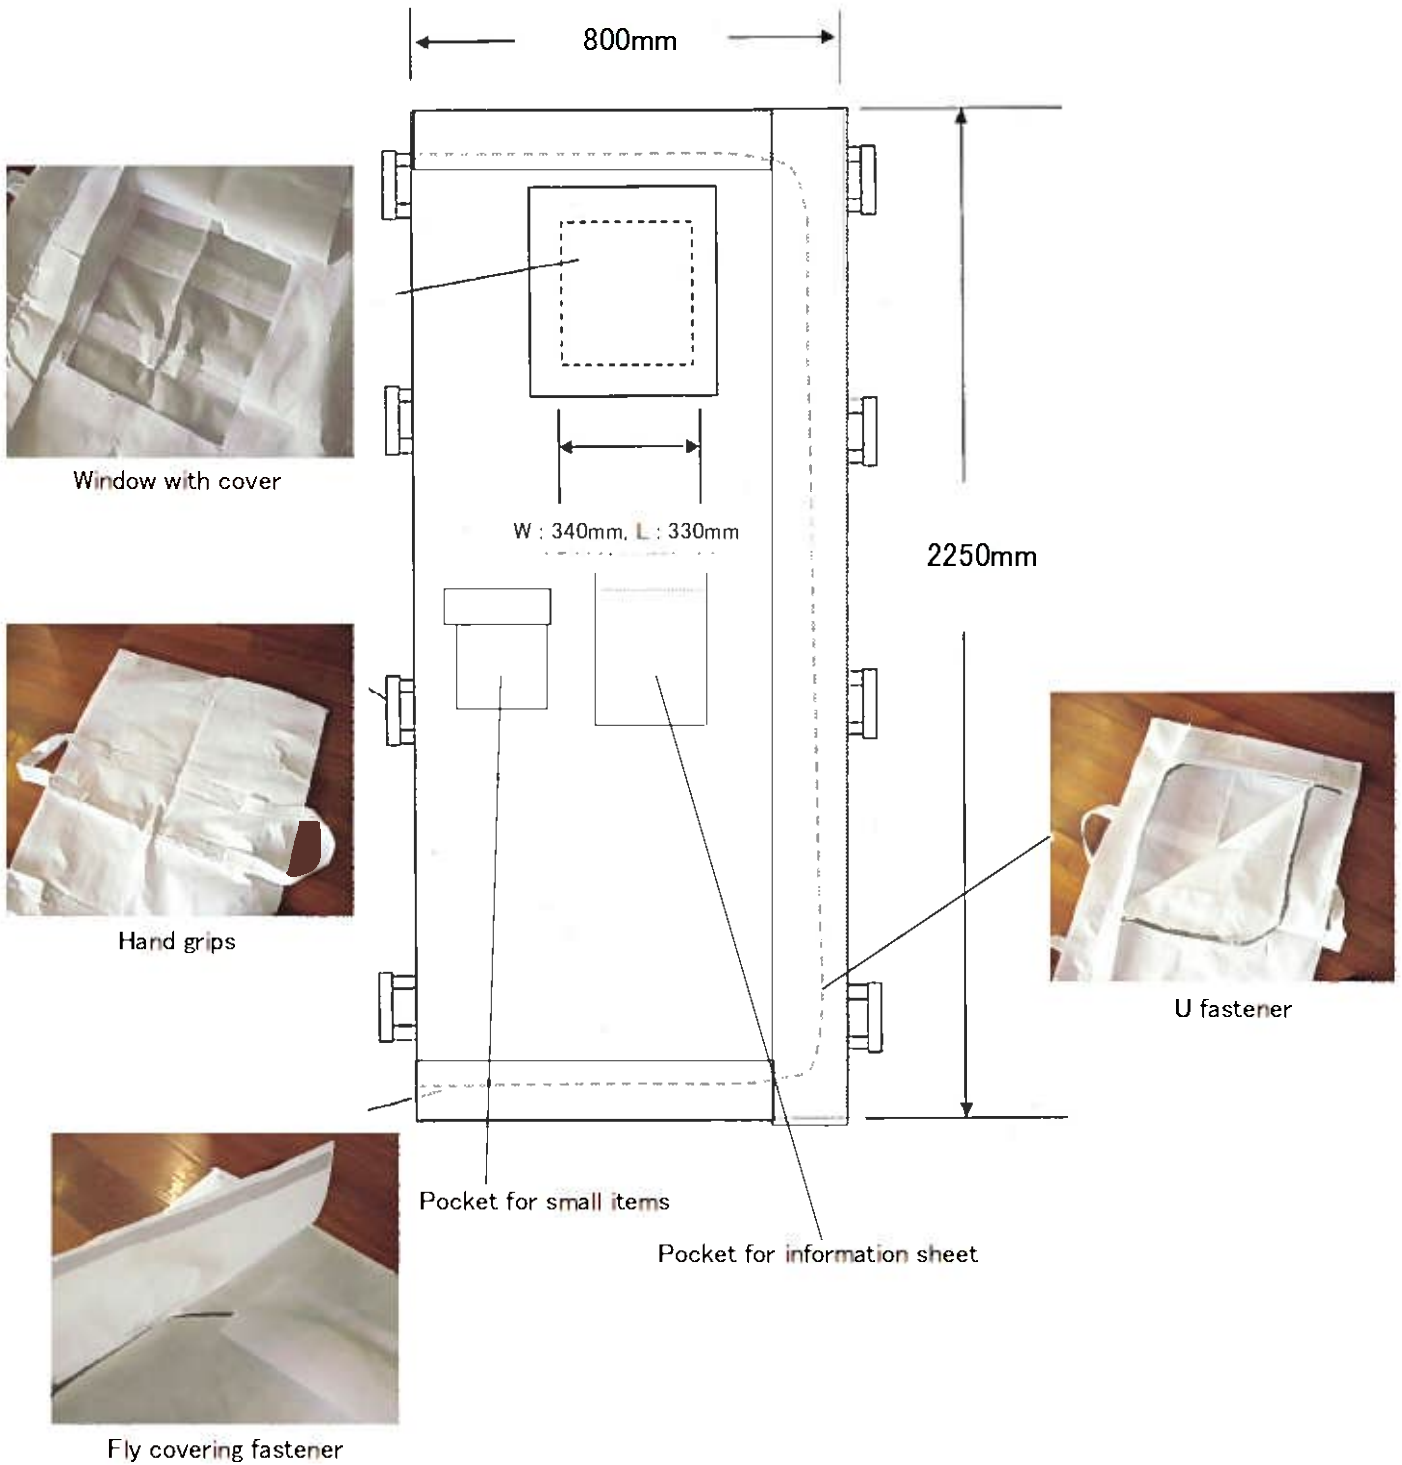

Body bag with window

Close

Open

【Specification】

Catalogue #	Y-3001
Size	W : 800 × L : 250mm
Material	Polypropylene, 140g / m ²
Colour	White
Load capacity	160kg
Package	1 sheet
Delivery unit	10 sheets / Box